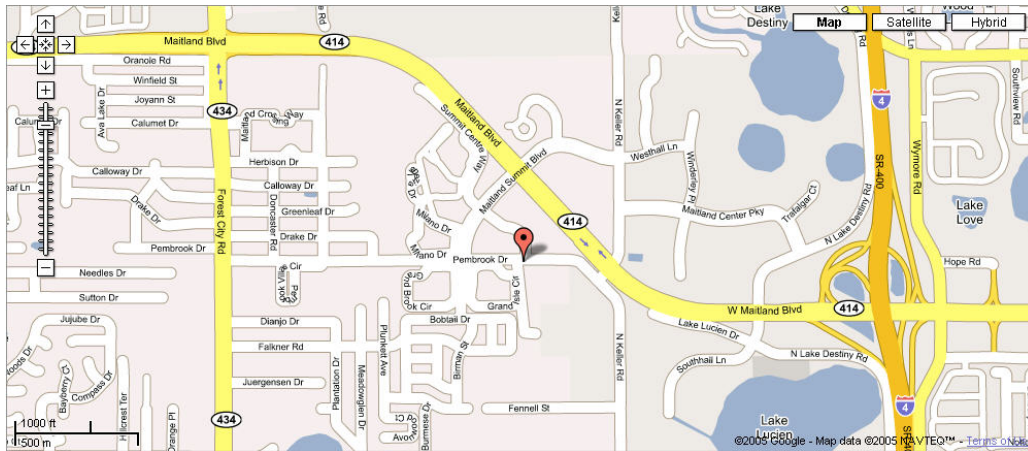

ORLANDO, FLORIDA TRAINING FACILITY

Pembroke Commons Center
1800 Pembroke Drive
Suite 300
Orlando, Florida 32810

Facility Information:

This facility is located on the north side of beautiful Orlando, FL. This facility is located near several hotels and restaurants and offers free uncovered parking.

Maps:

Directions:

From the North:

Take I-4 South to the SR-414 West Exit 90, W. Maitland Blvd exit toward North Lk Destiny Dr. Go West on W. Maitland Blvd. Turn LEFT on Maitland Summit Blvd and LEFT on Pembroke Dr.

From the South:

Take I-4 North to the SR 414 West Exit 90B, W. Maitland Blvd. exit. Continue West onto W. Maitland Blvd. Turn LEFT on Maitland Summit Blvd. and LEFT on Pembroke Dr.

Hotels Near the Orlando Facility: